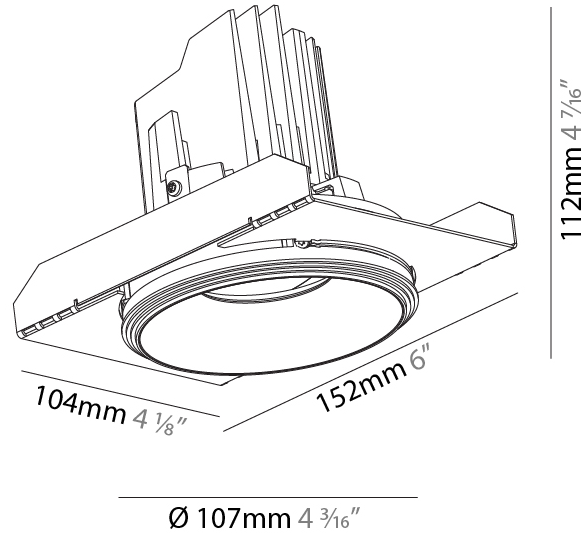

GENERAL

Series: Bioniq
Subseries: Bioniq Round Semi Adjustable
Brand: Prolicht
Division: Architectural
Mounting Type: Trimless
Mounting Location: Ceiling
Subcategory: Downlight

PHYSICAL

Shape: Round
Diameter (mm): 107
Diameter (in): 4 3/16
Height (mm): 112
Height (in): 4 7/16
Ceiling Thickness (mm): 10 / 12.5 / 15 / 25
Ceiling Thickness (in): 3/8 or 1/2 or 9/16 or 1
Min. Recessing Depth (mm): 130
Min. Recessing Depth (in): 5 1/8
Light Distribution: Adjustable / Downlight
Weight (kg): 0.609
Weight (lbs): 1.34
Fixture Finish: SSR / BKV / CWI / CRY / HAB / UFT / ITA / RUA / FTG / MYG / LOD / PUS / FRO / FUP / KIA / POP / BLS / SPG / MEY / GOH / GUM / CHC / COM / ABZ / JAG / OBR / MOS / ROR
Fixture Material: Aluminum Die Cast
Cut-out Measurements: Ø 111mm / 4 3/8"
Upon Request: Unique Ceiling Thickness

LED

Number of LEDs: 1
Max. Delivered Lumen (lm): 770
Nominal Lumen (lm): 1140
CRI: >90 CRI
Lamp Life (hrs): 50000
Upon Request: RGB-W Tunable White Special Color Temperature Special LED

OPTICAL

Reflector°: 20 / 40 / 60
Adjustability: Rotational 355°; Tilt 10°
Upon Request: Special Beam Angles

RATINGS AND CERTIFICATIONS

Certified By: Certified for North American Standards
IP rating: IP20

111mm 4 3/16"	130mm 5 1/8"	10 12 1/2 15 25mm 3/8" 1/2" 9/16" 1"	10°	355°		
A						

BIONIQ ROUND SEMI ADJUSTABLE TRIMLESS